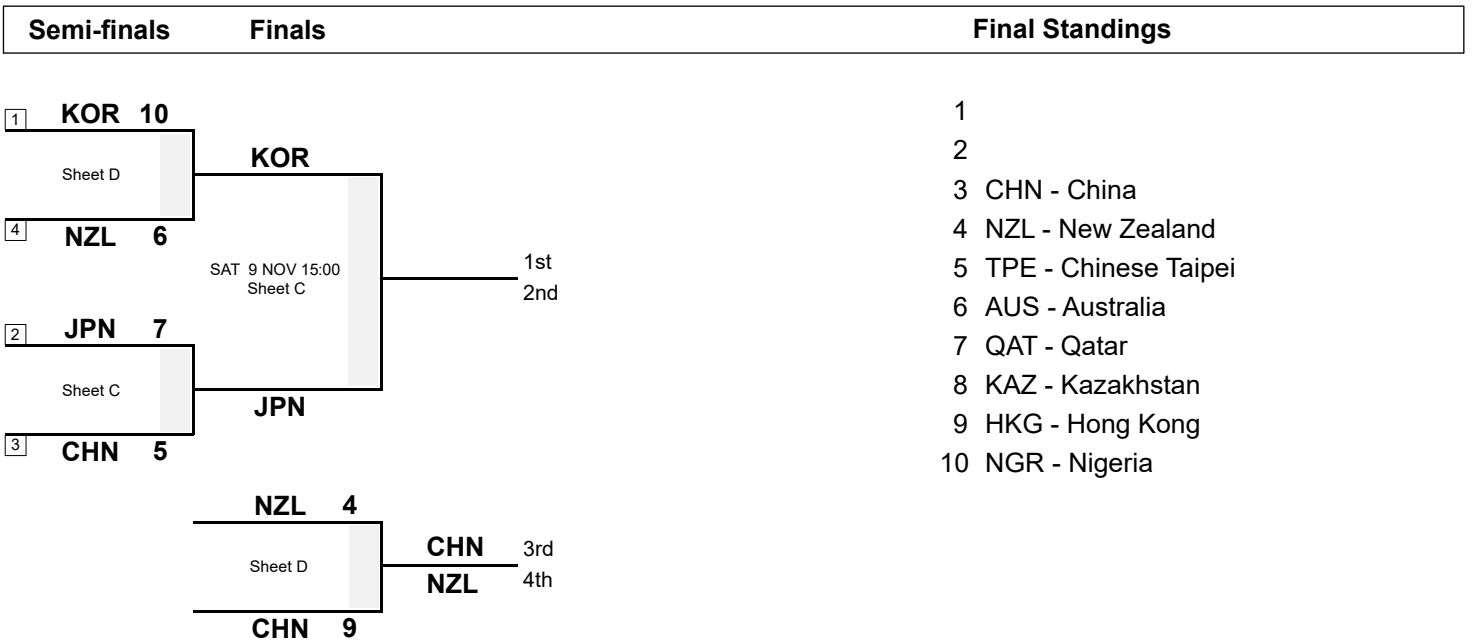

Session Results and Standings

Sheet	Game	Team	LSFE	1	2	3	4	5	6	7	8	9	10	Extra Ends	Total
D	11	CHN - China	*	4	1	0	1	2	1	0	0	X	X		9
	11	NZL - New Zealand		0	0	1	0	0	0	1	2	X	X		4

Play-offs Bracket

Legend:
LSFE(*) Last Stone First End **X** Unplayed/unfinished end due to concession

CHN qualified for the World Qualification Event 2020 in Lohja, Finland